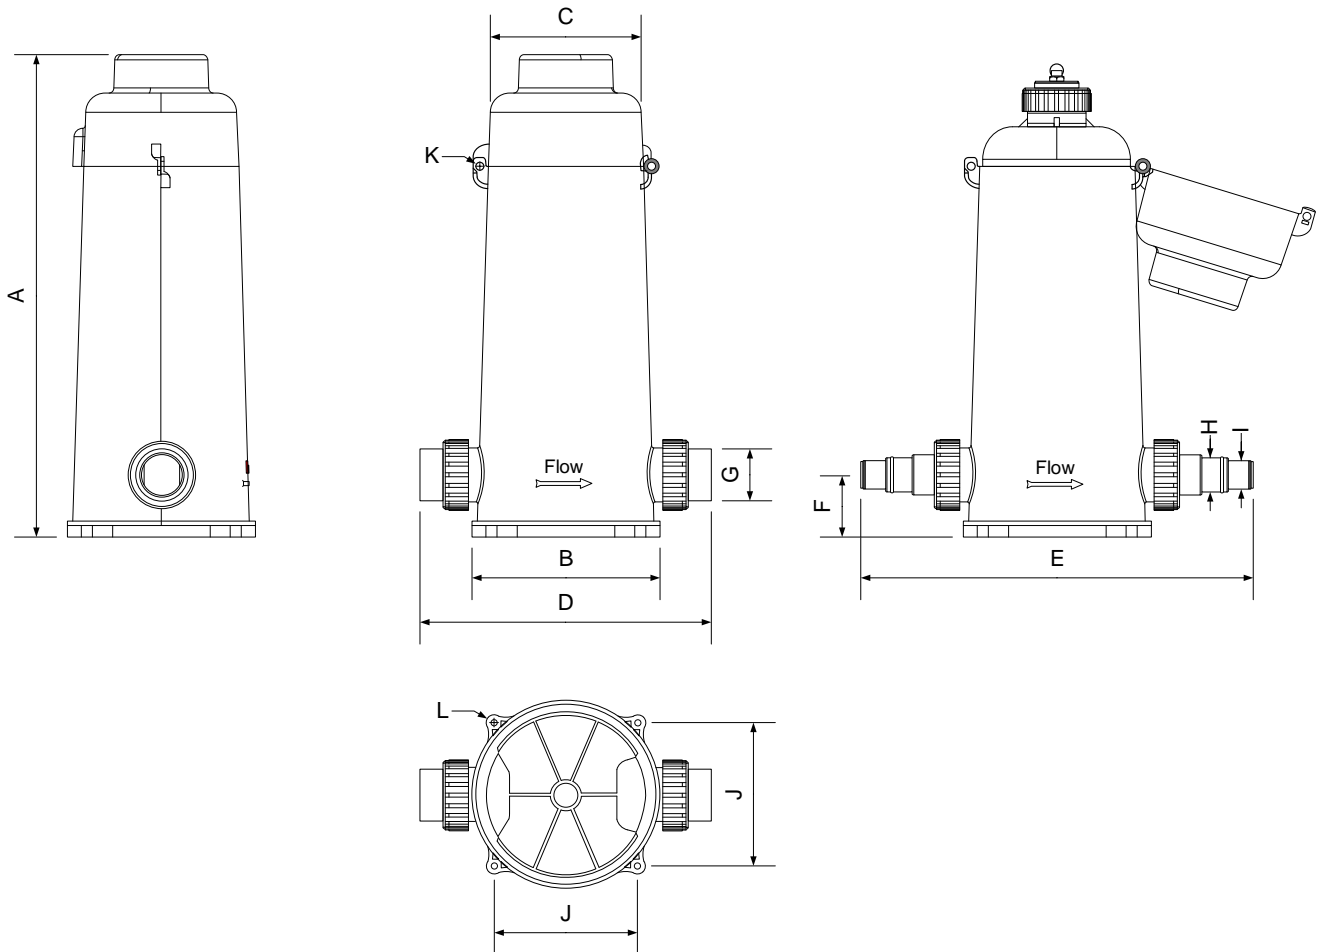

Blue Lagoon Xpose UV-C

VGED020-GB210

Blue Lagoon Xpose UV-C						Dimensions											
Type	Shape	Maximum working pressure [bar]	Connection	Weight dry [kg]	Weight wet [kg]	A	B	C	D	E	F	G	H	I	J	K	L
						[mm]											
42 W	in-line	2,5 bar	50 mm pipe, 32 mm and 38 mm hose	3,5	13,5	545	212	176	330	446	71	50	38	32	163	8	7